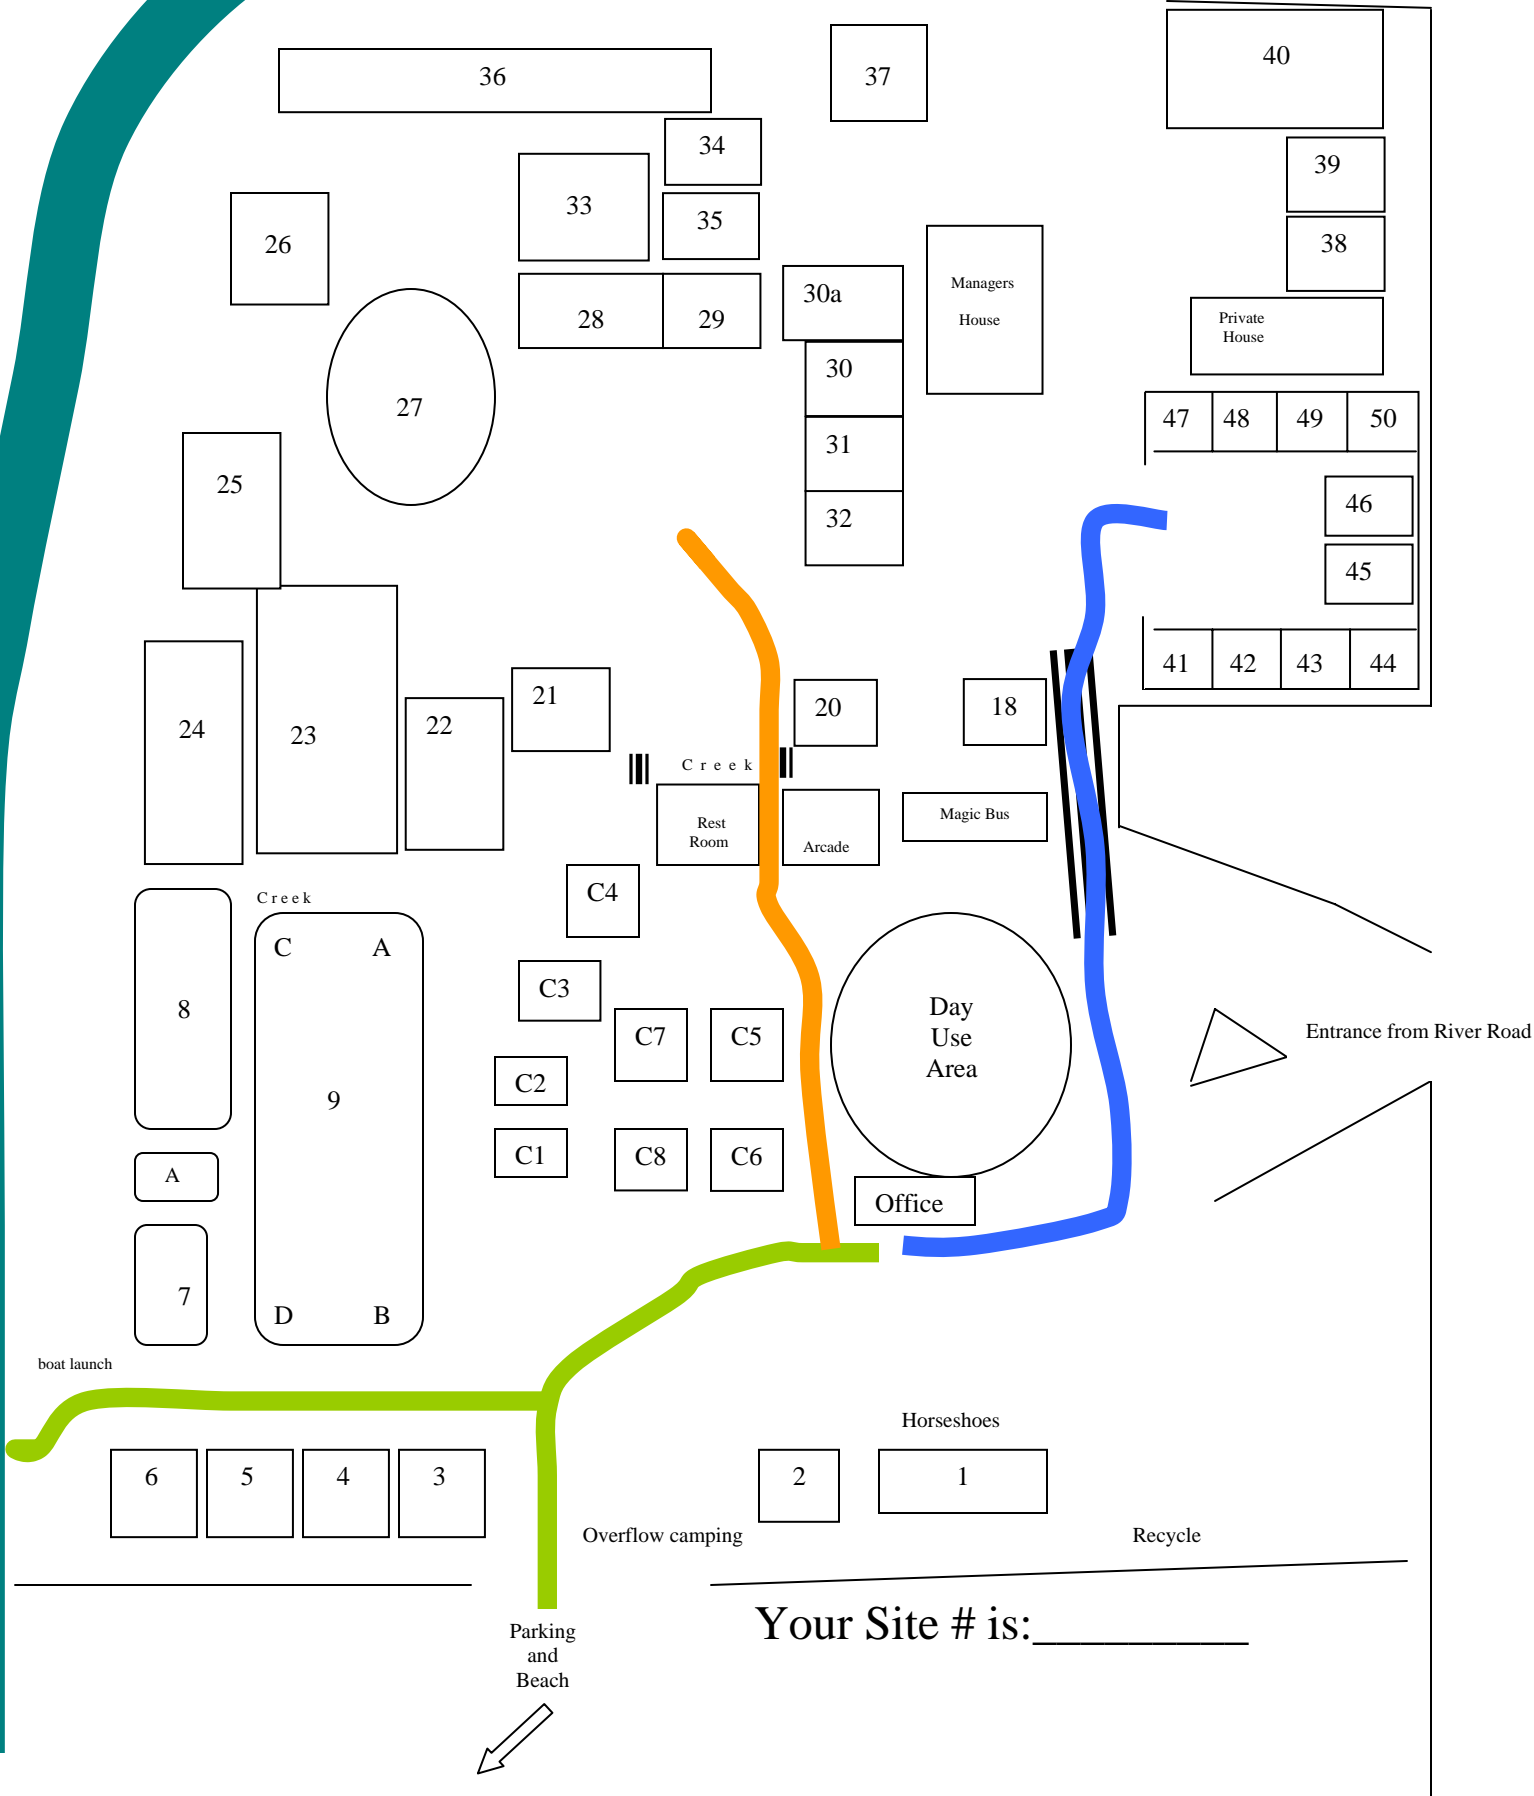

# Hilton Park Campsite Map

Your Site # is: \_\_\_\_\_